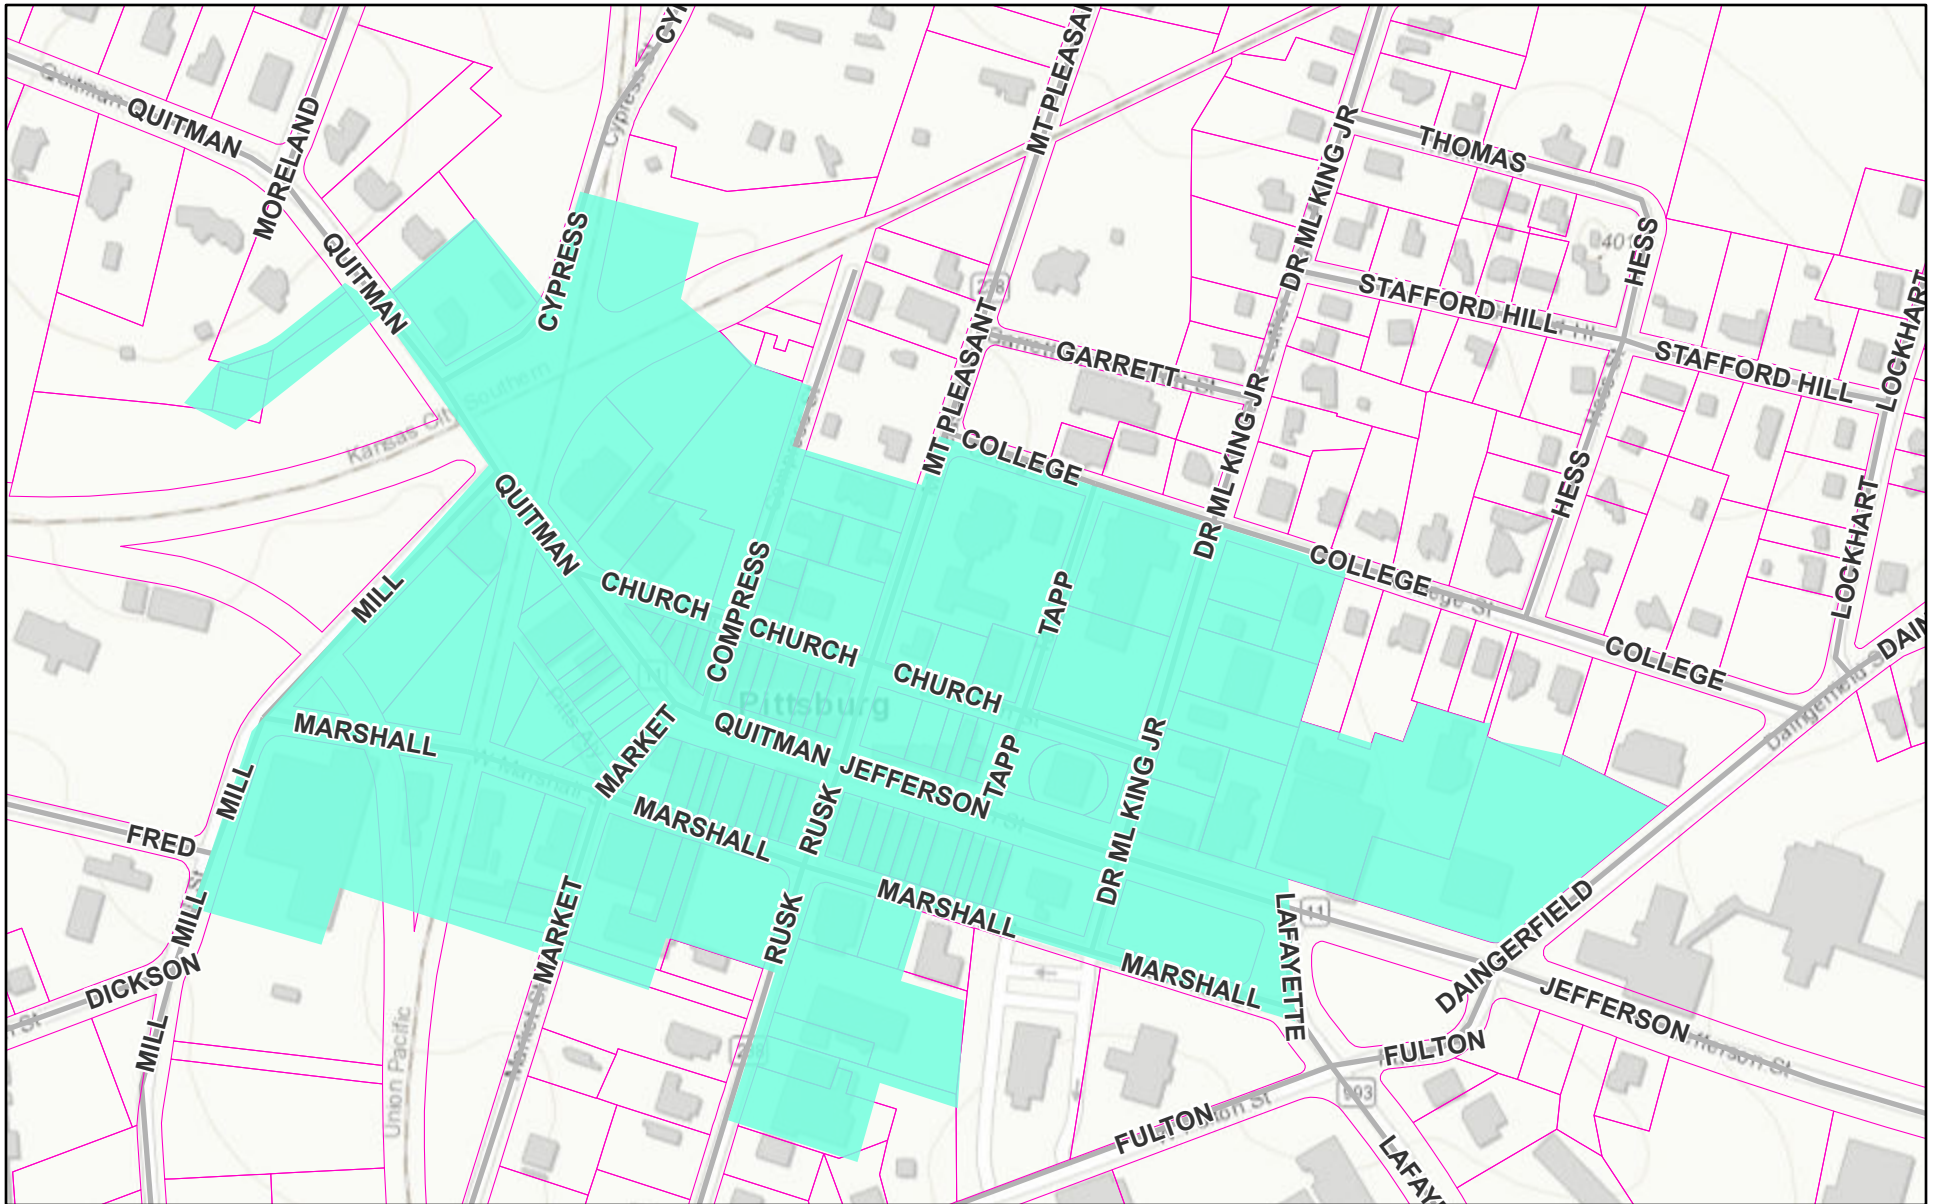

# Pittsburg Main Street District

November 20, 2020

1:4,514

Texas Parks & Wildlife, Esri, HERE, Garmin, INCREMENT P, USGS, EPA,