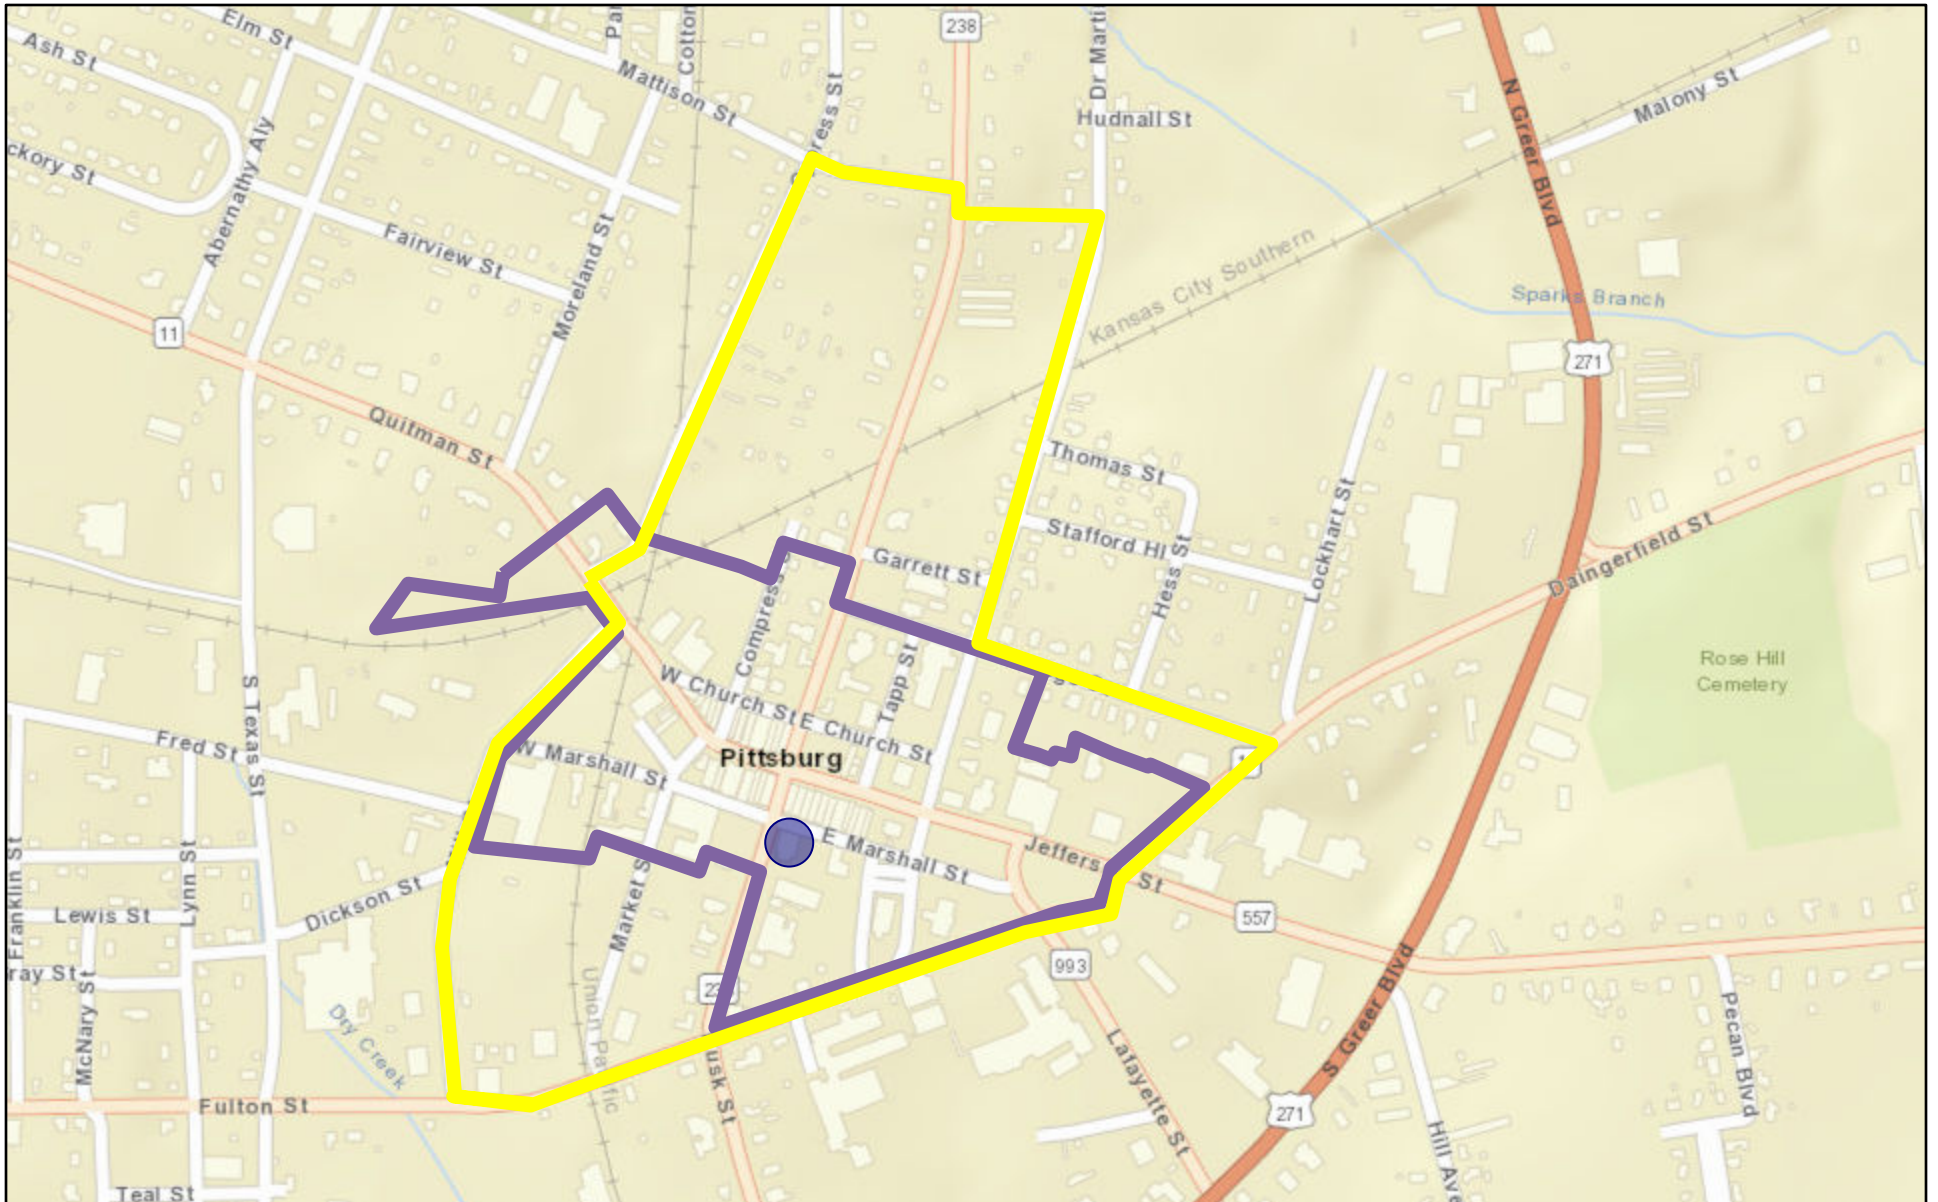

Camp CAD Web Map

4/19/2021, 3:58:34 PM

1:9,028

Esri, HERE, Garmin, INCREMENT P, Intermap, NGA, USGS

Camp Central Appraisal District, BIS Consulting - www.bisconsulting.com

Disclaimer: This product is for informational purposes only and has not been prepared for or be suitable for legal, engineering, or surveying purposes. It does not represent an on-the-ground survey and represents only the approximate relative location of boundaries.